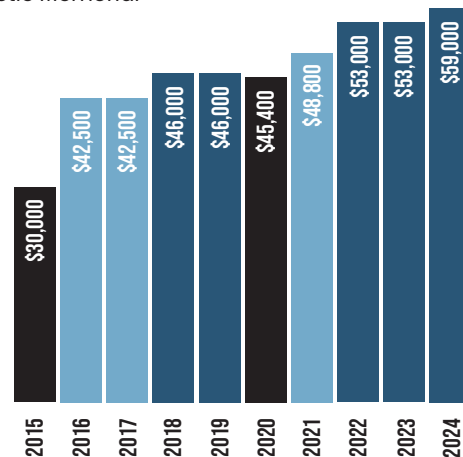

Drake Snyder
Ray Page Scholar-
Athletic Memorial

Chelsea Standler
Mom's Scholarship

Jaelyn Thomas
Terri Yoder

Samuel Trudell
GFWC - Gun Lake
Women's Club

Lucas Van Meter
Thornapple Kellogg
Alumni Association