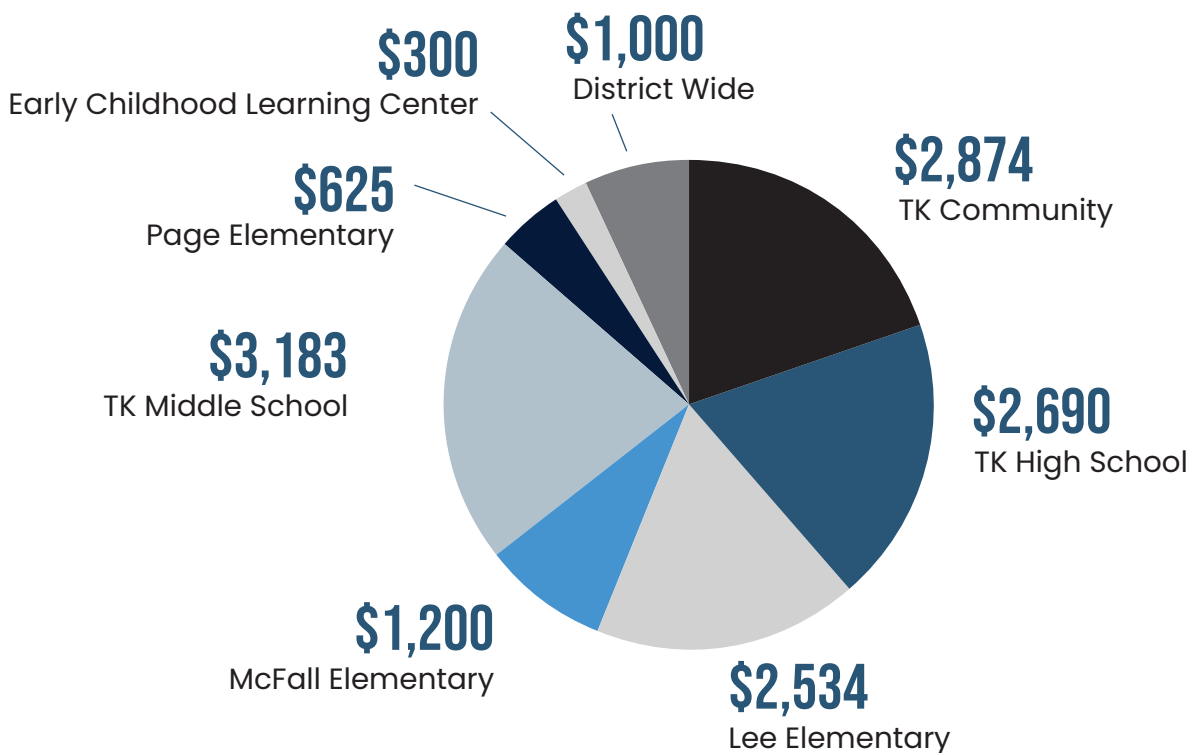

2024 NET ASSETS $2,781,746

GRANTING $14,407

During the 2023 – 24 school year, the Thornapple Area Enrichment Foundation supported Thornapple Kellogg Schools and its community by providing $14,407 in grant dollars and serving over 5,000 students and community members.

EDUCATIONAL FOCUS AREA

LOCATION