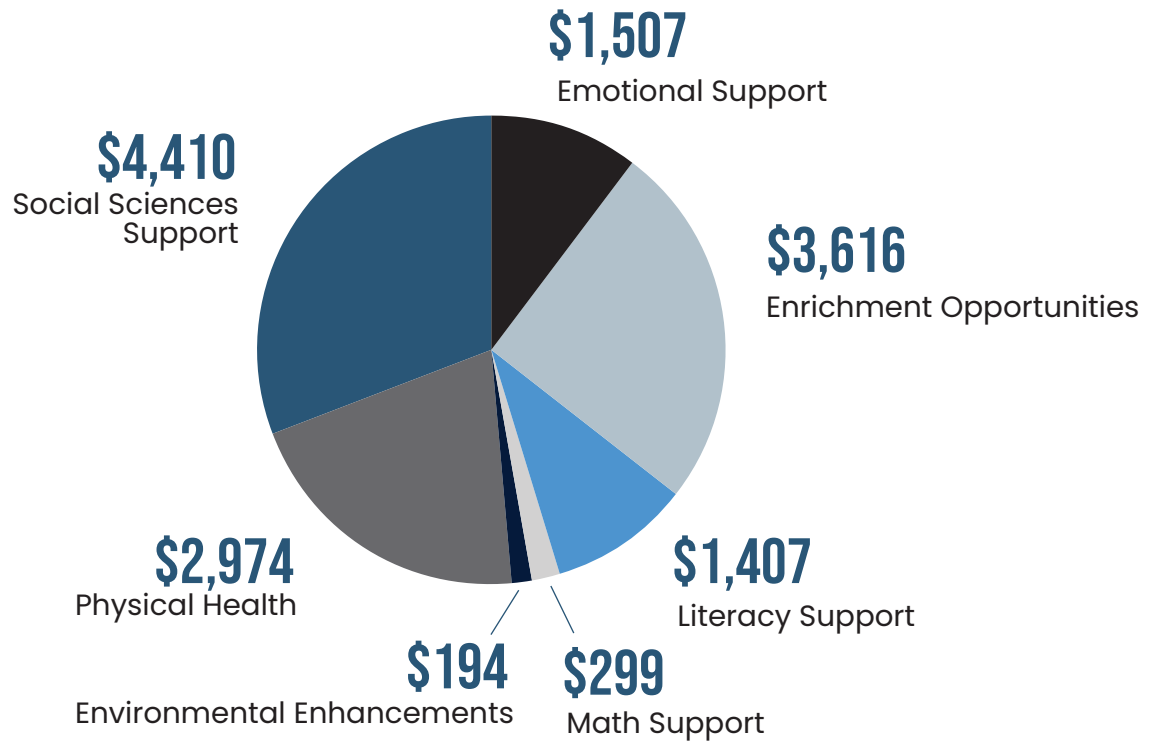

2024 NET ASSETS $2,781,746

GRANTING $14,407

During the 2023 – 24 school year, the Thornapple Area Enrichment Foundation supported Thornapple Kellogg Schools and its community by providing $14,407 in grant dollars and serving over 5,000 students and community members.

EDUCATIONAL FOCUS AREA